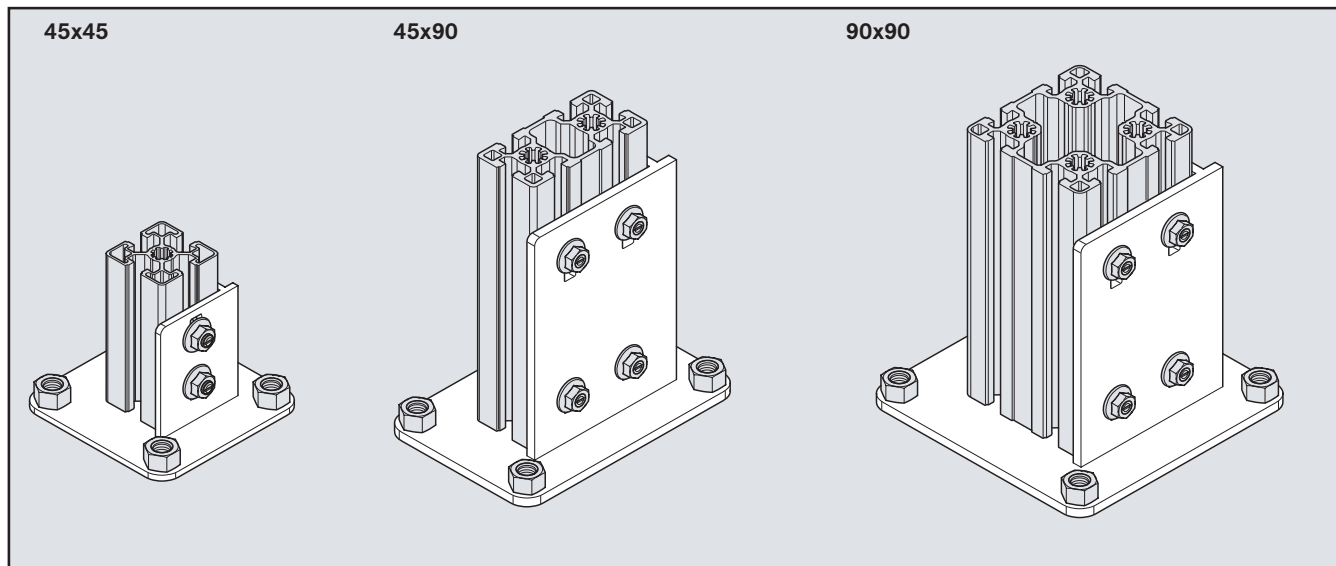

BRL SIS (Sales Information Service)

Issued by:

Bosch Rexroth Corporation • 816 East Third St., Buchanan, MI 49107 • 269-695-0151

Date:

10.27.06

**PB-MGE12-06 US****Product Bulletin – Aluminum Structural Framing****New Steel Base Plates Now Available**

Now available from Bosch Rexroth are three sizes of Steel Base Plates for use with machine bases or EcoSafe perimeter guards. These heavy duty base plates are highly resistive to impact and will maintain their integrity even on very uneven surfaces with high loading. These base plates are made of galvanized steel and are currently available from our inventory.

**3842536581 FOOT PLATE 45X45 STEEL \$11.75****3842536207 FOOT PLATE 45X90 STEEL \$23.00****3842536746 FOOT PLATE 90X90 STEEL \$29.00**