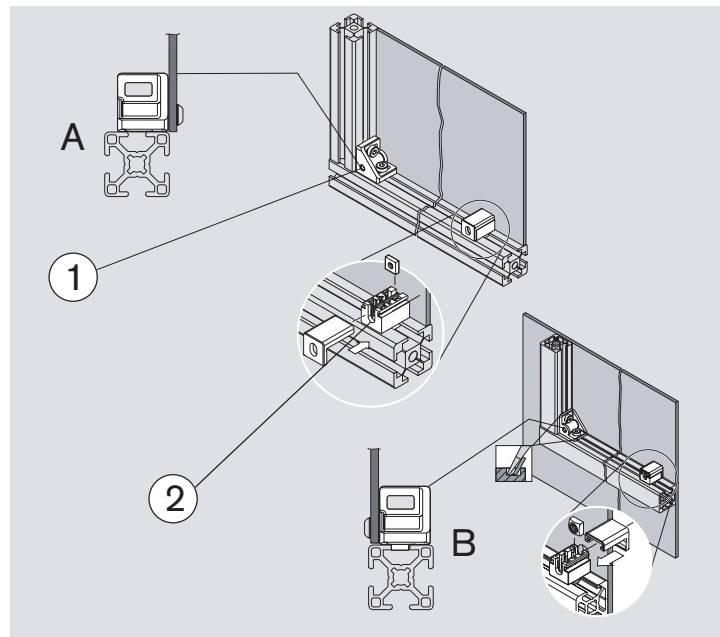

BRL SIS (Sales Information Service)

Issued by:

Bosch Rexroth Corporation • 816 East Third St., Buchanan, MI 49107 • 269-695-0151

Date:

07-13-2006

Product Bulletin – Aluminum Structural Framing

PB-MGE09-06 US

New Panel Mount Gusset

The new Panel Mount Gusset (1) and Variofix Block Intermediate Support (2) are now available from Bosch Rexroth. The threaded Panel Mount Gusset provides a convenient way to attach panels and allows those panels to be flush mounted or surface mounted in their frame. Like the standard Gusset, the Panel Mount Gusset has alignment tabs and fastens quickly to the profile.

The Panel Mount Gusset and the Variofix Intermediate Support are available in three versions. One for the 20 series profile, one for the 30 series profile, and a third which works with either the 40 or 45 series profiles.

When using the Variofix Intermediate Supports, be aware of their orientation. The orientation will change depending on the panel mounting option as shown at A + B in the illustration.

Both items are in stock and available for immediate delivery.

Description	Lot Size	Price/ each	Part Number
Panel Mount Gusset 20	1	$2.05	3842 536 489
Panel Mount Gusset Kit 20	1	$3.58	3842 536 670
Variofix InterSup 20	10	$1.13	3842 536 493
Panel Mount Gusset	1	$2.56	3842 536 490
Panel Mount Gusset Kit	1	$4.75	3842 536 671
Variofix Inter Sup 30	10	$2.41	3842 536 494
Panel Mount Gusset 40/45	1	$3.75	3842 536 491
Panel Mount Gusset Kit 40/45	1	$5.62	3842 536 672
Variofix Inter Sup 40/45	10	$2.56	3842 536 495