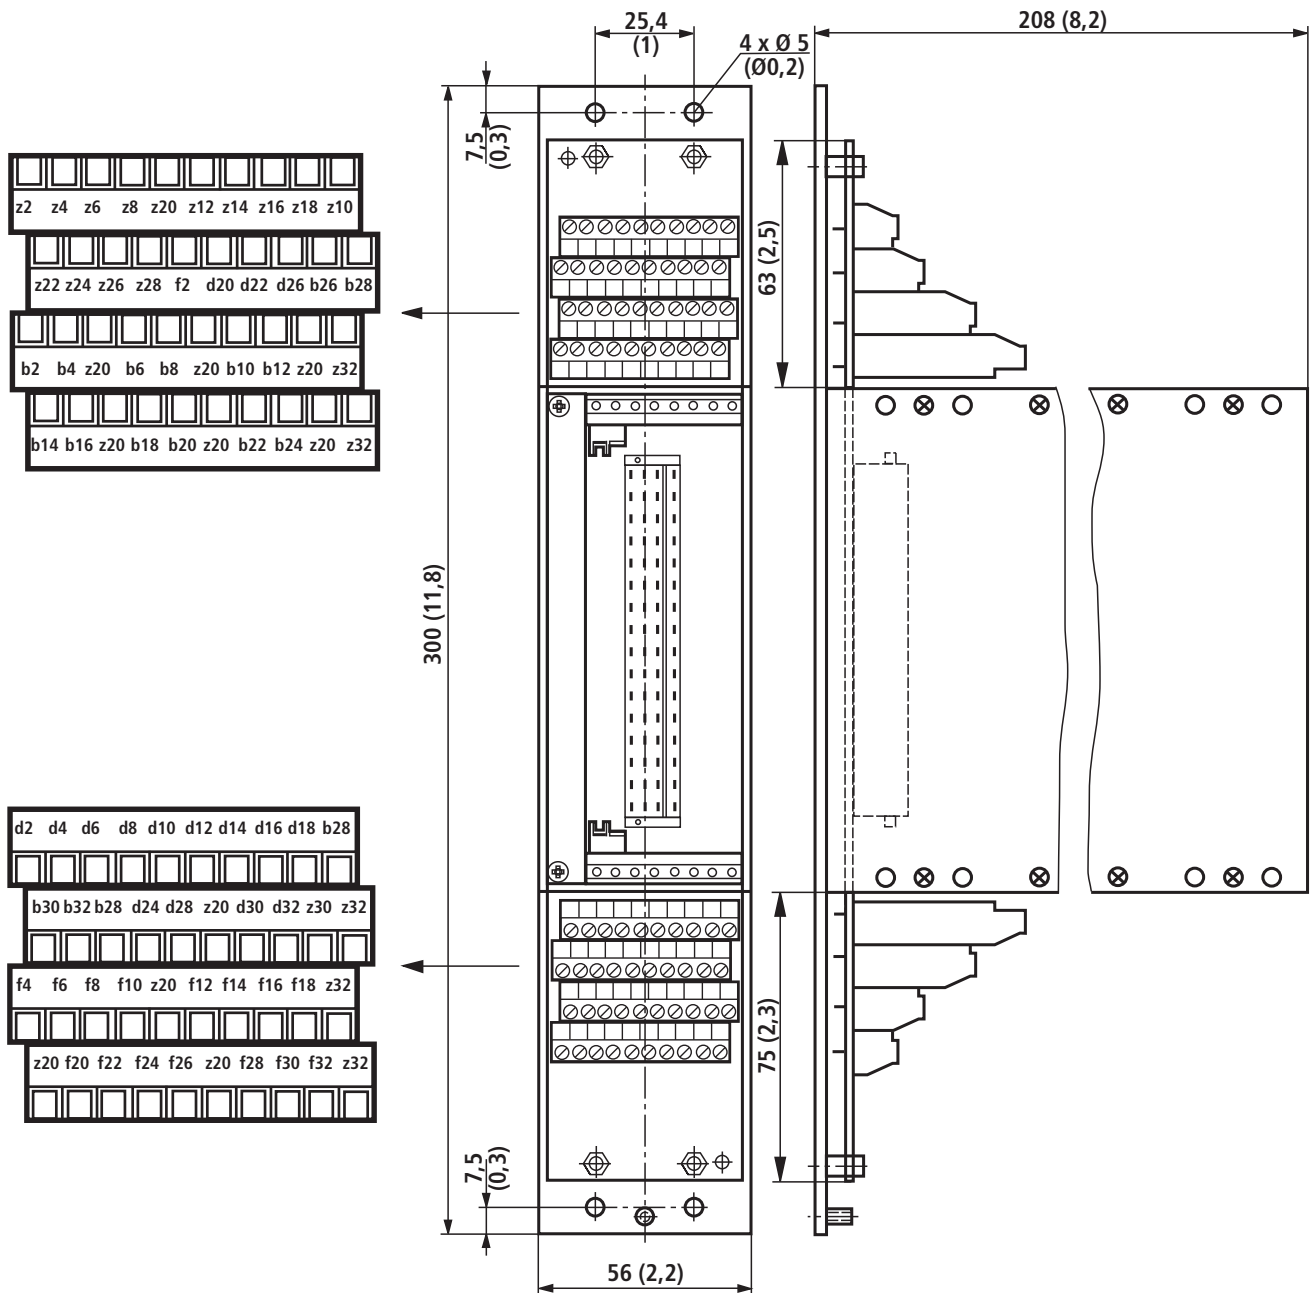

- Housing made of colourless chromated steel sheet
- Grounding screw
- Connections via special terminal block
- Suitable for electronic cards with edge connector to DIN 41612, form F or G
- Recommended for digital valve amplifiers and accessory cards, e.g. VT-HACD, VT-VPCD, VT-VRPD and VT-VSPD

Function

Enclosed card holders of type VT 12302 ensure ease of installation and wiring of individual electronic cards of Euro-format (100 x 160 mm) with a front panel width of 8 TE. Due to the solid construction (tested in accordance with

Terminal voltage to VDE 0110 C	<i>U</i>	max. 125 VAC
Current carrying capacity	Connections z2, z4, z6, z8, z30, z32	<i>I</i> max. 4 A
	All other connections	<i>I</i> max. 2.5 A
Connection cross-section	Flexible	0.4 to 1.5 mm ²
	Rigid	0.14 to 2.5 mm ²
	AWG (to EN 60204, part 1)	24 to 12
Type of connection		64-pin socket connector, DIN 41612, form G for electronic cards with edge connector, form F or G
Pin assignment	For edge connector form F	Even-numbered rows d/b/z
	For edge connector form G	Even-numbered rows f/d/b/z
Permissible ambient temperature range	ϑ	-20 to +70 °C
Protection type		IP 20 to EN 60529
Weight	<i>m</i>	1.250 kg

Unit dimensions of type VT 12302-3X/1: dimensions in mm (inch)

Unit dimensions of type VT 12302-3X/2: dimensions in mm (inch)