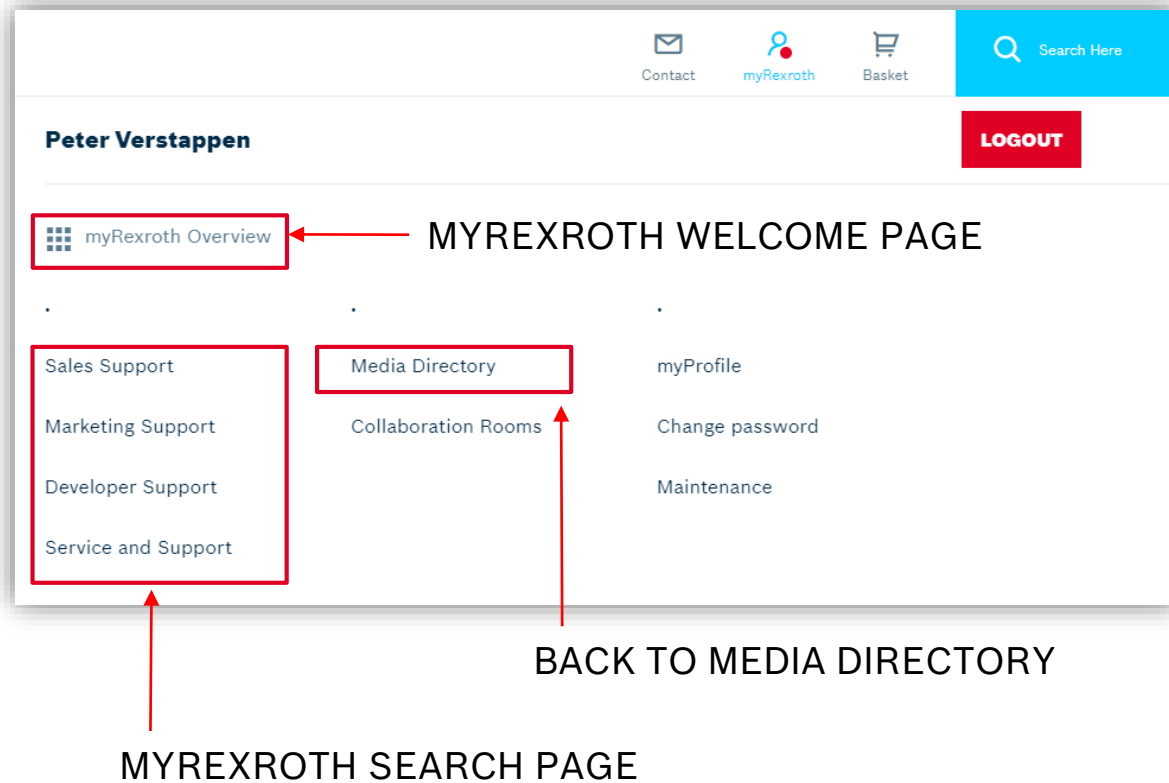

Media Directory

Extra for logged in users: active & inactive documents

The screenshot displays the 'Search Media Directory' interface. On the left, under 'Refine by', the 'Document Status' filter is highlighted with a red box. It contains two options: 'Active versions (5128)' and 'Inactive versions (900)'. Below this, 'Product Groups' and 'Mediatypes' are also visible. The main search area shows a search bar with the text 'Find', a search button, and a results count of 'Results 1 - 20 of 6,030'. Three search results are displayed, each with a thumbnail, a title, a part number, a date, and a size. The first result is 'Rexroth IndraMotion MLC Axis Interface 01VRS R911321570 | 2020-06-17 | 1.4MB'. The second and third results are marked as 'inactive' in a blue box on the left of their thumbnails.

- Logged in users will find an extra search filter: Document status
- **Active** versions: most recent version of a document.
- **Inactive** versions: older version of documents. They can be useful for Service
- By default, the search displays all versions
- Please use the filter to switch between active and inactive documents

Media Directory

Difference between Media Directory and myRexroth search

- Via Media Directory search you can find exactly the same documents as in the old Media Directory – intranet version.
- For documents in existing Partner Portal, please use myRexroth search!
- You can navigate to myRexroth search and back by one of the options in the flyout-menu
- Flyout menu will appear when you click on myRexroth button in top navigation