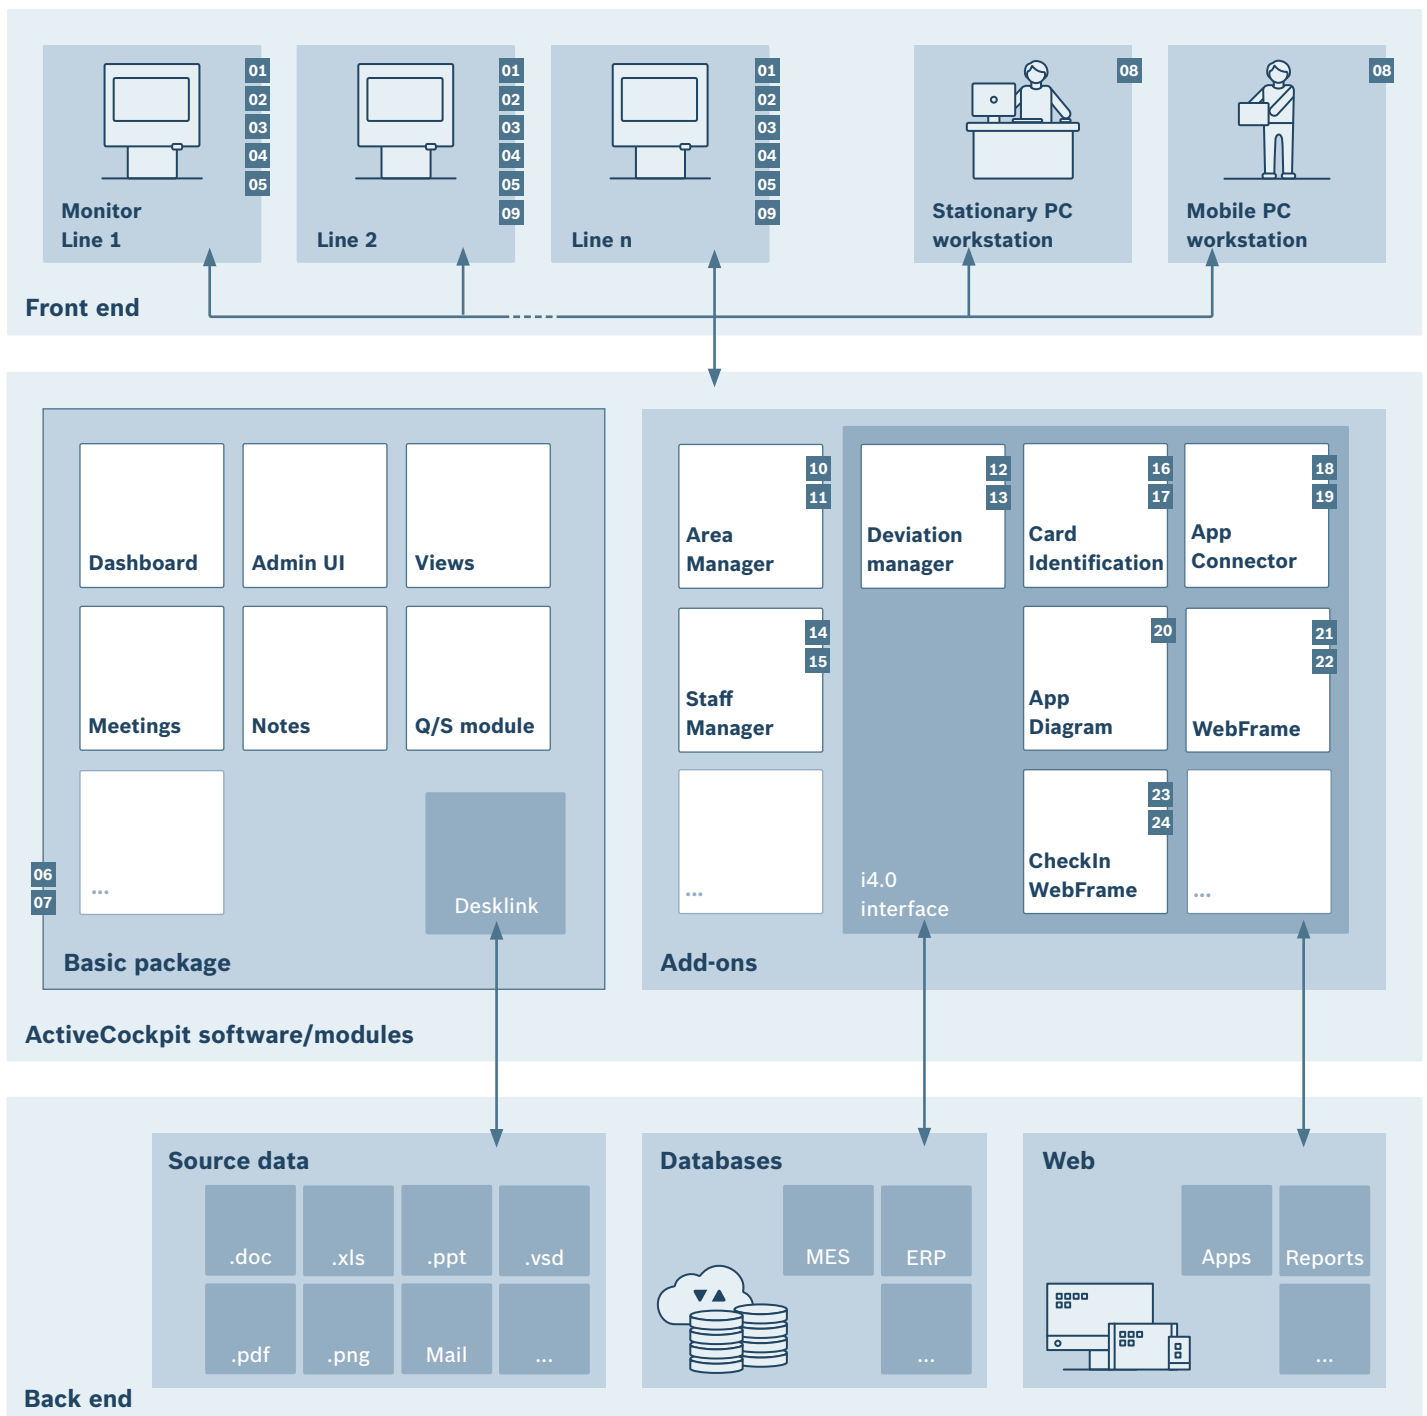

ActiveCockpit – system architecture and functions

ActiveCockpit: hardware and software

Hardware				Recommended ActiveCockpit accessories
	Monitor	01	3842 557 139	Prowise 65" ultra-HD LCD touchscreen
	Base	02	3842 554 209	Electrically height-adjustable base
	Frame	03	3842 558 278	White frame for monitor
	Card reader	04	3842 558 271	Reader for scanning cards
	Card	05	3842 558 272	Registration cards for employee identification
Software	Basic package			Desklinc, meetings, admin UI
		06	3842 558 253	License for 1st year, including 10 concurrent users, 1 device license
		07	3842 558 276	License for another year, including 10 concurrent users, 1 device license
		08	3842 557 110	Yearly license for another 10 concurrent users
		09	3842 557 111	Yearly license for another device
Add-ons	Area Manager			Sub-area/area creation, with separate dashboard
	Optional			Administration, user groups and app
		10	3842 558 266	License for 1st year
		11	3844 558 267	License for additional year
	Deviation Manager			Incident tracking and management with an MES connection
	Optional			
		12	3842 558 260	License for 1st year (per area)
		13	3843 558 261	License for another year (per area)
	Staff Manager			Capacity balancing in the plant
	Optional			
		14	3842 558 258	License for 1st year (per area)
		15	3844 558 259	License for another year (per area)
	Card Identification			Login to ActiveCockpit by ID card (card reader required)
	Optional			
		16	3842 558 273	License for 1st year (per card reader)
		17	3843 558 274	License for another year (per card reader)
	App Connector			Software developer kit: use of ActiveCockpit features for internal web applications via interfaces
	Optional			
		18	3842 558 264	License for 1st year (per area)
		19	3843 558 265	License for another year (per area)
App Diagram			Display of live data	
Project			Requires prior use case clarification	
WebFrame			Connection of external web pages/applications	
Optional				
	21	3842 558 254	License for 1st year (per area)	
	22	3843 558 255	License for another year (per area)	
CheckIn WebFrame			Deeplink with preview function	
Optional				
	23	3842 558 262	License for 1st year (per area)	
	24	3843 558 263	License for another year (per area)	